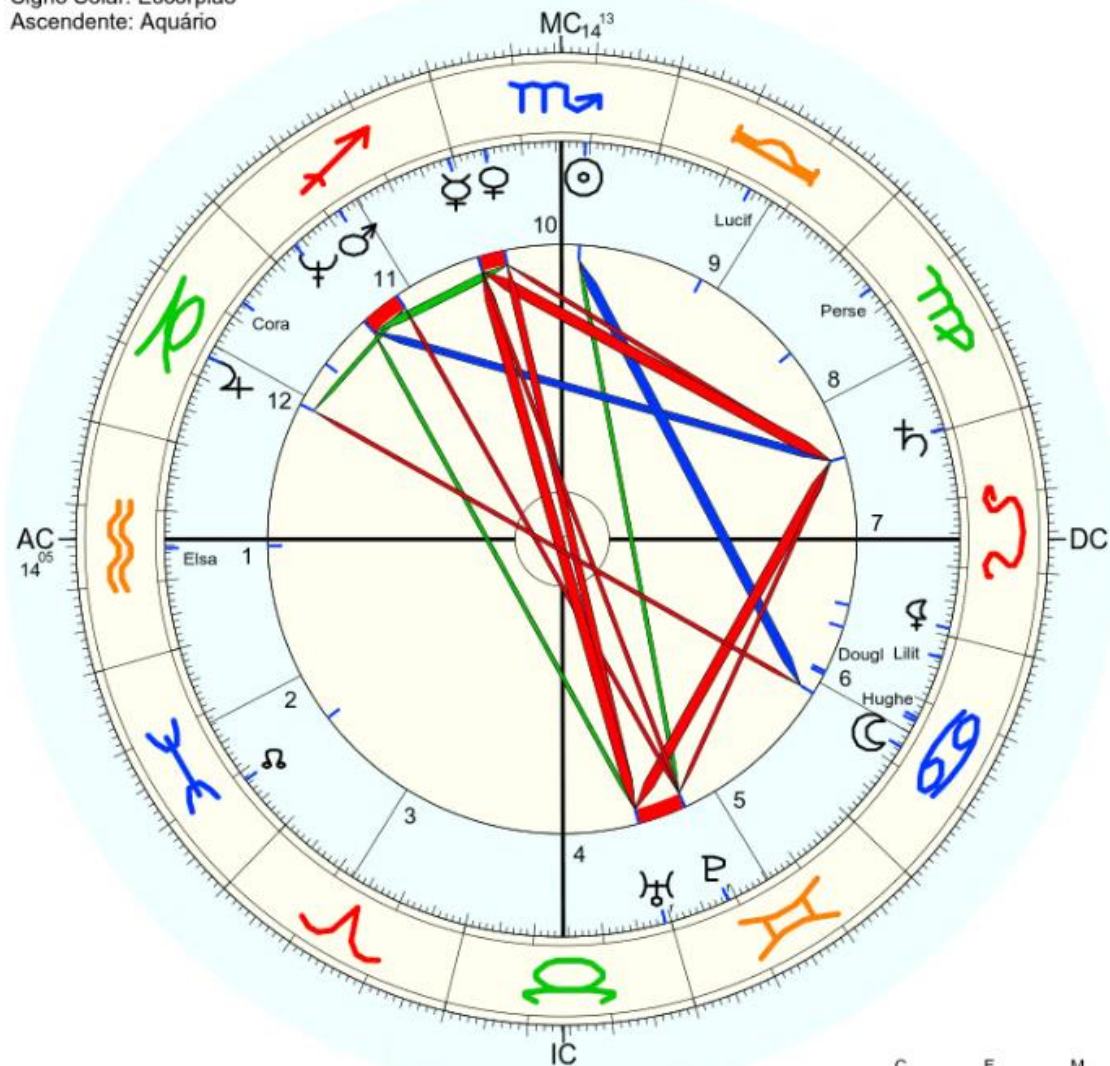

Nome: Silo
data: sab., 2 de novembro 182 greg.
em Brasília (Distrito Federal), BRAS
47w55'47, 15s46'47

Horas: 12:00 LMT
Tempo Univ.: 15:11:43
Tempo Sid.: 14:46:50

Título: 2.AT 0.0-1 11-Feb-2024

Mapa de evento (Método: Astrodiens / Placidus)
Signo Solar: Escorpião
Ascendente: Aquário