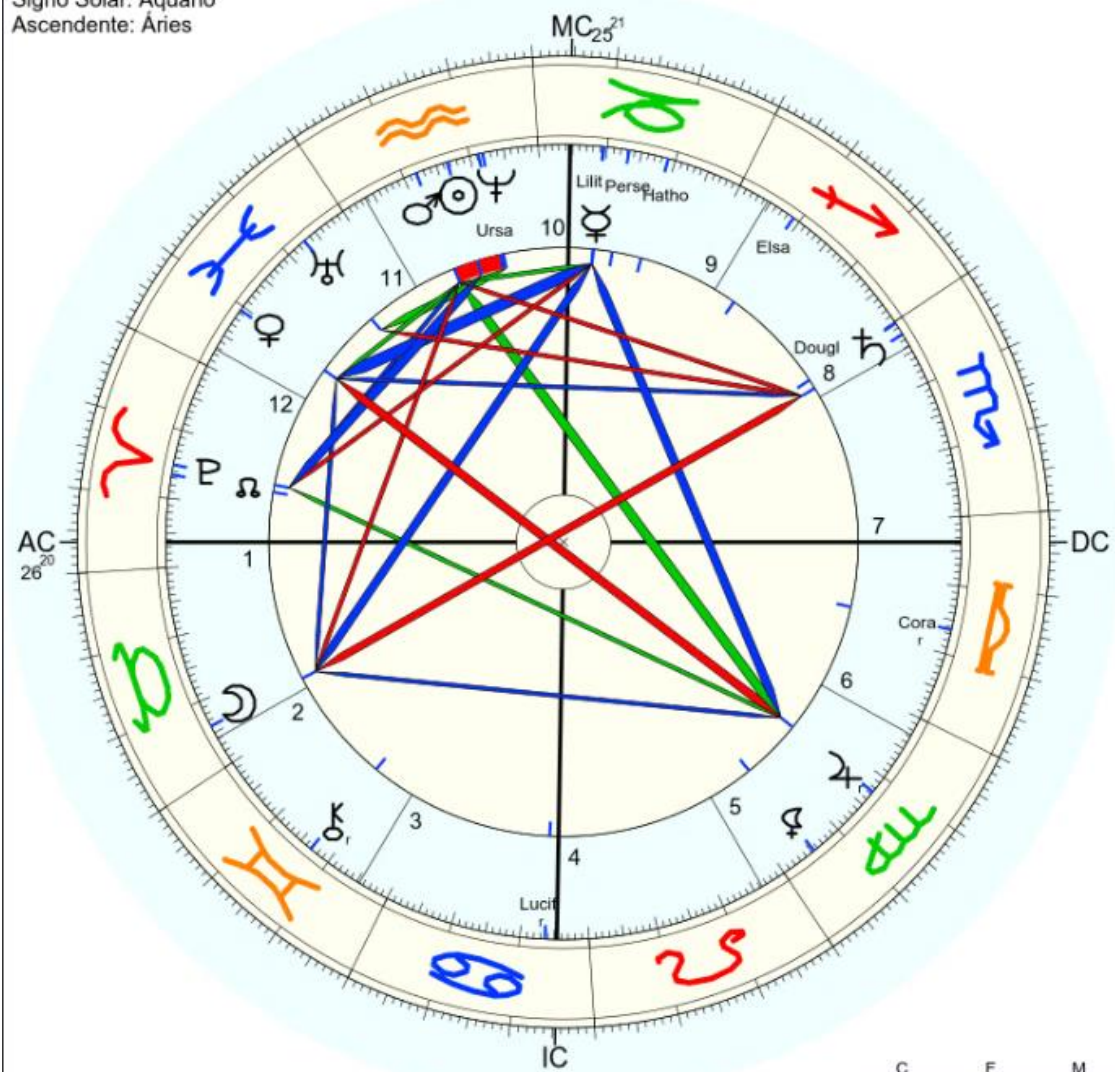

☉ Sol	♈ 13° 21' 51"	Detr.
☾ Lua	♉ 23° 53' 33"	Exalt.
☿ Mercúrio	♊ 20° 29' 21"	
♀ Vénus	♈ 20° 36' 4"	Exalt.
♂ Marte	♈ 18° 5' 49"	
♃ Júpiter	♈ 17° 23' 3"	Detr.
♄ Saturno	♈ 27° 51' 12"	
♅ Urano	♈ 7° 2' 53"	
♆ Neptuno	♈ 8° 5' 49"	
♇ Plutão	♈ 15° 6' 44"	
♁ Nodo mérid.	♈ 16° 34' 16"	
♁ Quiron	♈ 16° 50' 47"	
♀ Lilith	♈ 5° 22' 49"	
1181 Lilith	♈ 20° 34' 9"	
2340 Hathor	♈ 11° 3' 5"	
389 Persephone	♈ 16° 49' 3"	
504 Cora	♈ 13° 35' 51"	
1930 Lucifer	♈ 23° 38' 35"	
182 Elsa	♈ 20° 59' 42"	
1838 Ursa	♈ 8° 43' 49"	
40078 Douglass	♈ 29° 44' 1"	
♈	♈ 26° 19' 46"	2: ♉ 25° 53'
♈	♈ 25° 21' 27"	11: ♈ 20° 16'
		12: ♈ 27° 16'